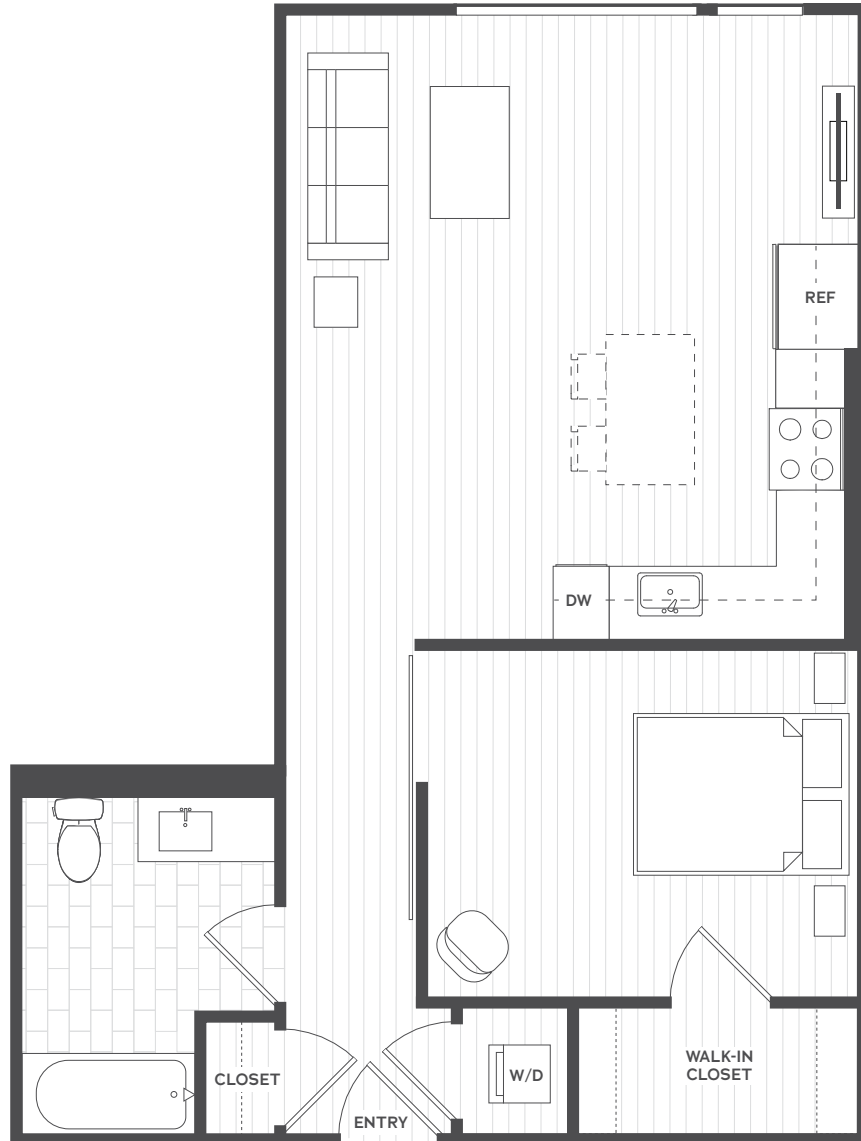

A1

Jr 1 BED 1 BATH 652-702 SF

FLOOR 1

FLOOR 3

FLOORS 4-6

FLOOR 7

FLOOR 8

N