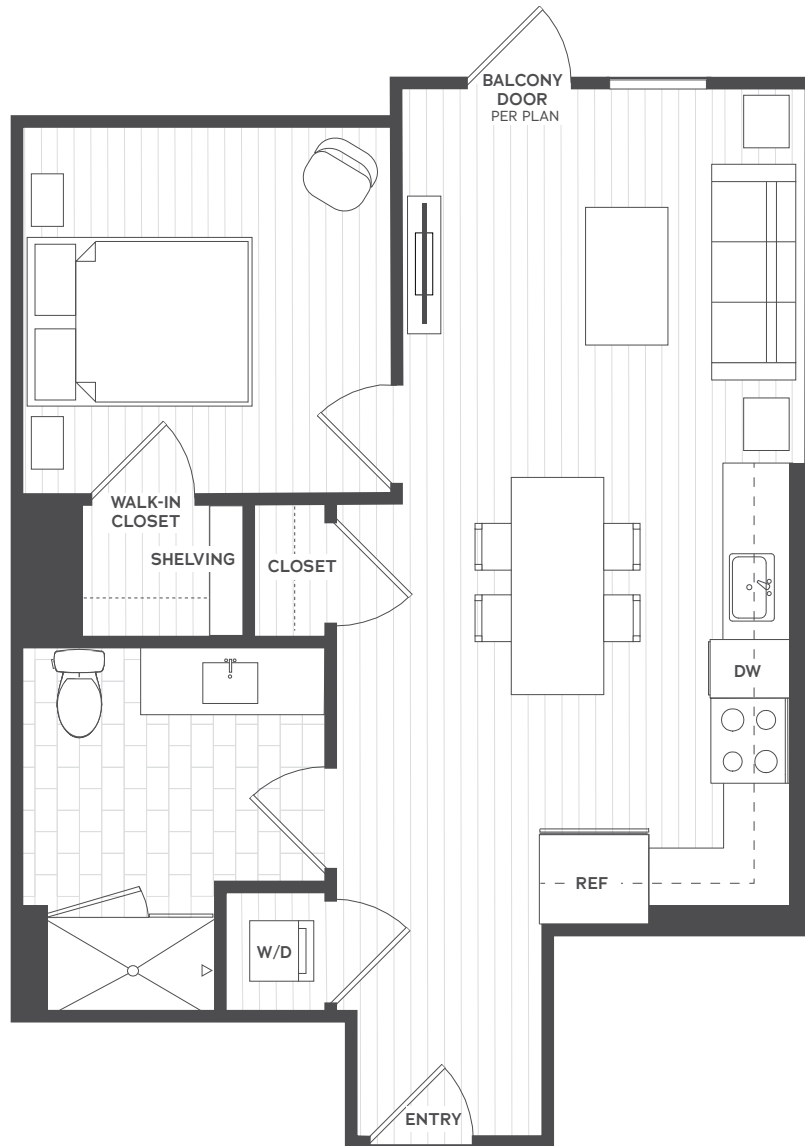

A4.1

Jr 1 BED 1 BATH 612 SF

FLOOR 1

FLOOR 3

FLOORS 4-6

FLOOR 7

FLOOR 8

N