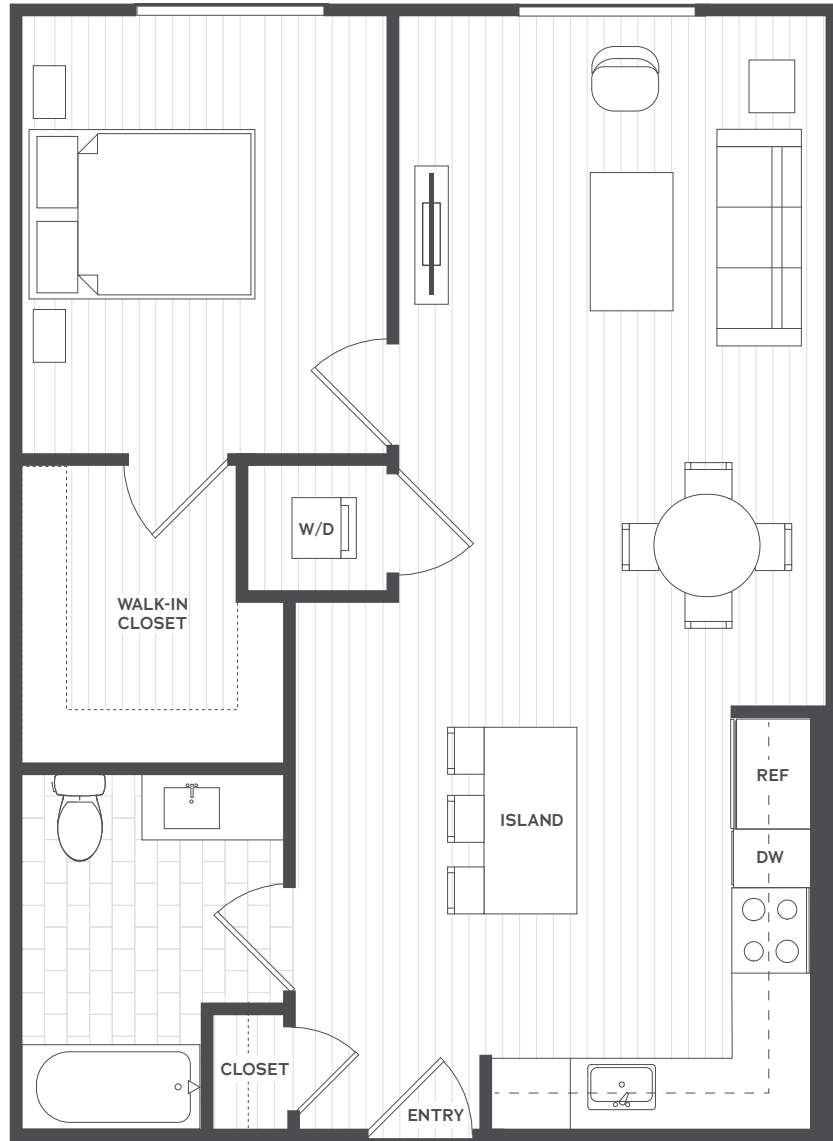

B2.2

1 BED 1 BATH 765 SF

FLOOR 1

FLOOR 3

FLOORS 4-6

FLOOR 7

FLOOR 8

N