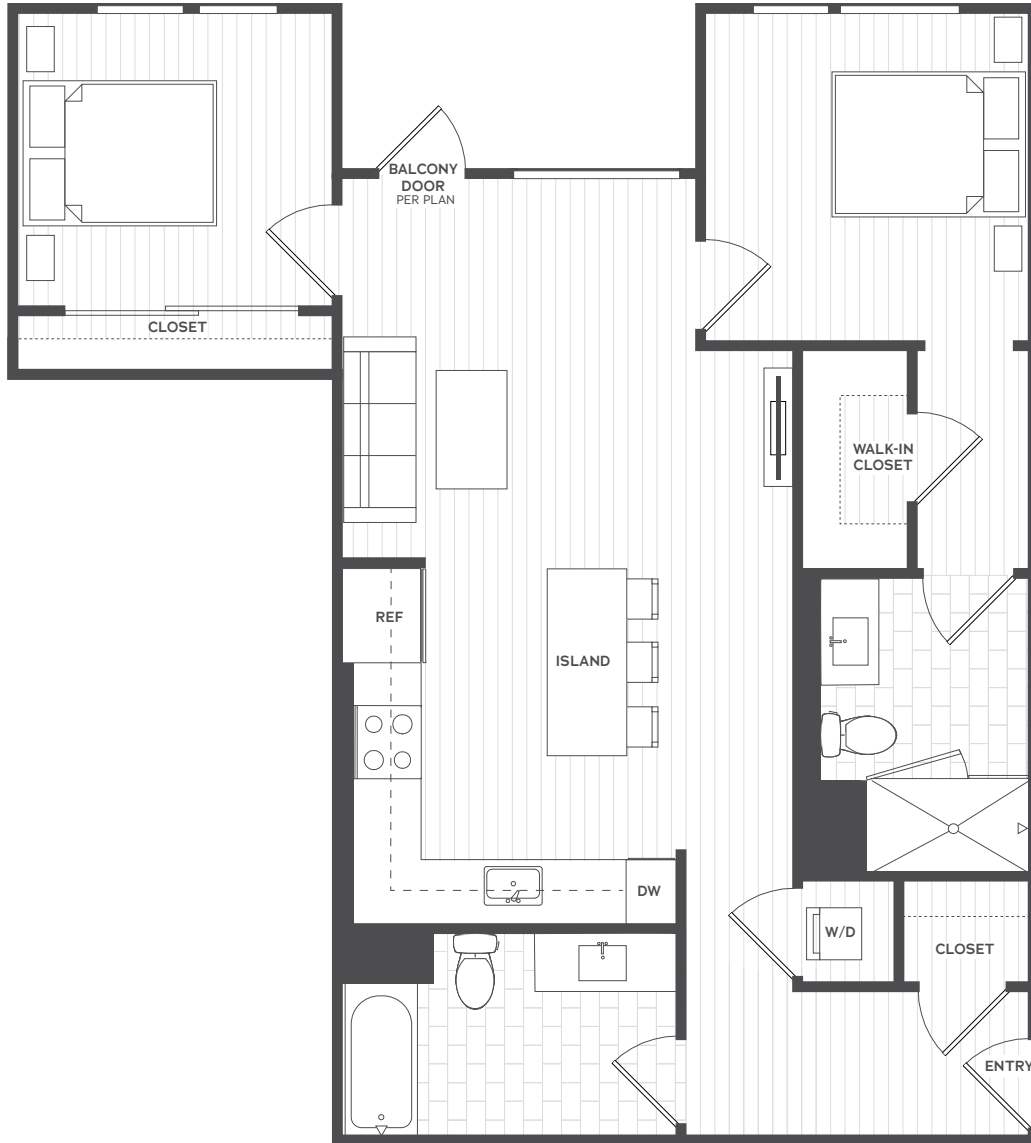

# C2

2 BED 2 BATH 963-977 SF

FLOOR 1

FLOOR 3

FLOORS 4-6

FLOOR 7

FLOOR 8

N