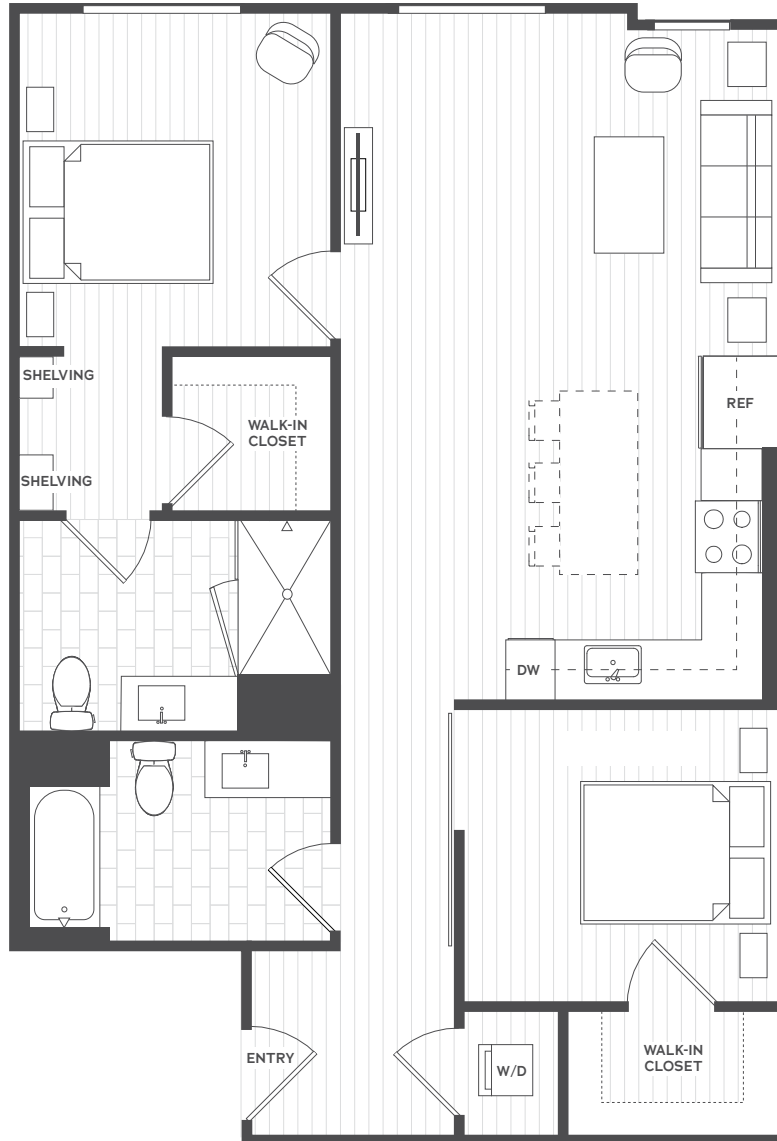

C6.1c

2 BED 2 BATH 959 SF

FLOOR 1

FLOOR 3

FLOORS 4-6

FLOOR 7

FLOOR 8

N