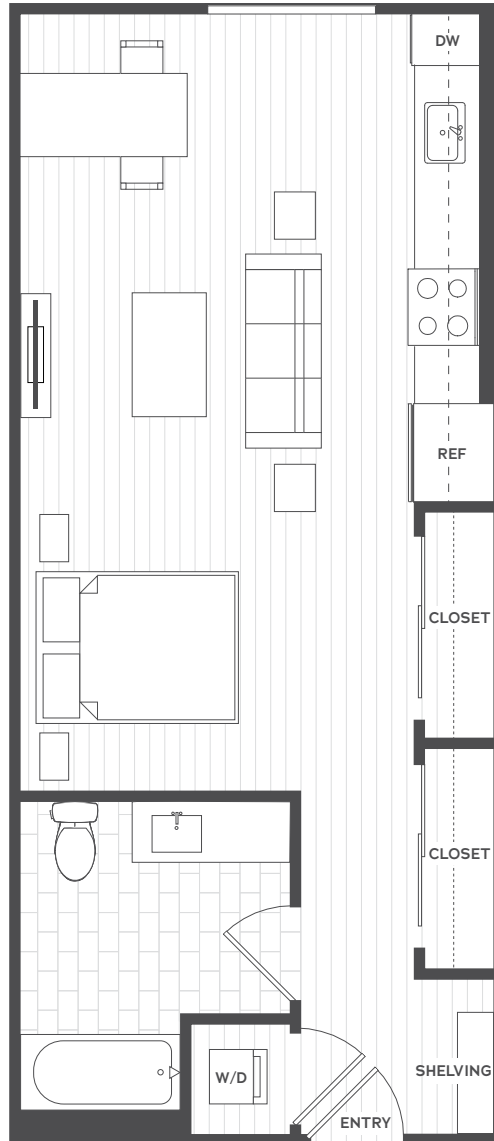

S1

Studio 1 BATH 558-559 SF

FLOOR 1

FLOOR 3

FLOORS 4-6

FLOOR 7

FLOOR 8

N